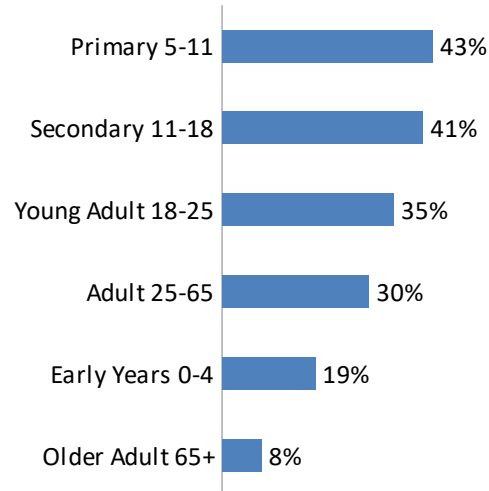

2024 Visitor Demographics

Total Visitors: 2,704

Professionals by Sector

Top Five Job Titles

Age of People Supported by Visitors (Multiple Choice)

Top Ten Other Conditions of People Supported by Visitors (Multiple Choice)

Top Ten Areas of Interest (Multiple Choice)

New Visitor to The Autism Show

The Autism Show Only SEN Event Visited in Last 12 Months