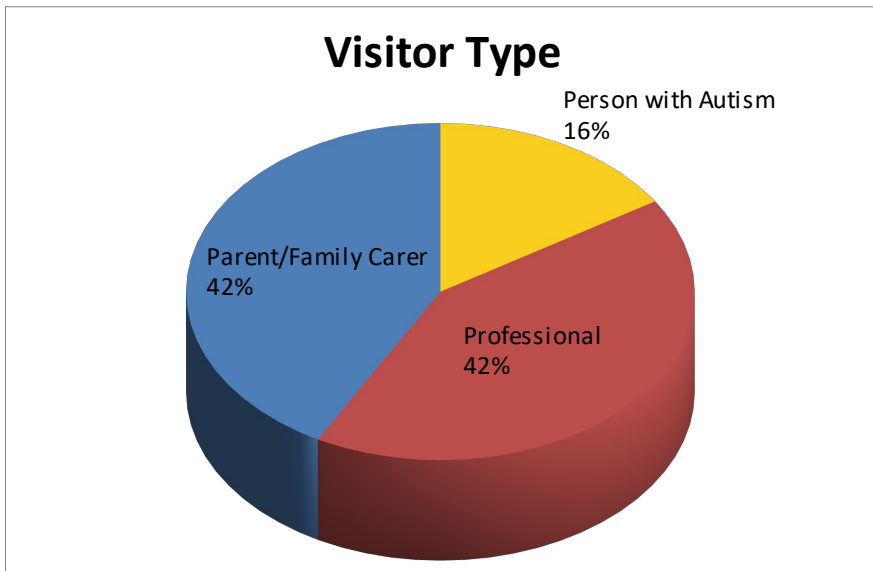

2024 Visitor Demographics

Total Visitors: 2,704

Professionals by Sector

Top Five Job Titles

Age of People Supported by Visitors (Multiple Choice)

Top Ten Other Conditions of People Supported by Visitors (Multiple Choice)

Top Ten Areas of Interest (Multiple Choice)

New Visitor to The Autism Show

The Autism Show Only SEN Event Visited in Last 12 Months