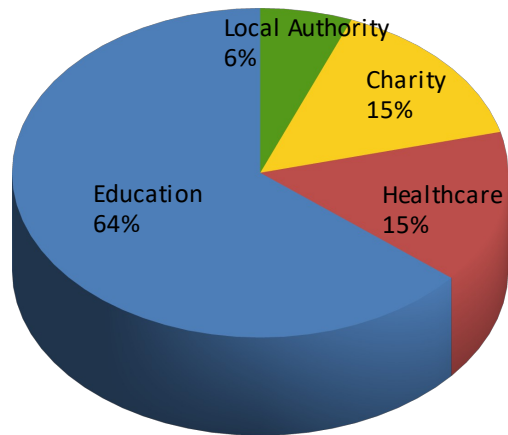

2024 Visitor Demographics

Total Visitors: 2,704

Professionals by Sector

Top Five Job Titles

Age of People Supported by Visitors (Multiple Choice)

Top Ten Other Conditions of People Supported by Visitors (Multiple Choice)

Top Ten Areas of Interest (Multiple Choice)

New Visitor to The Autism Show

The Autism Show Only SEN Event Visited in Last 12 Months