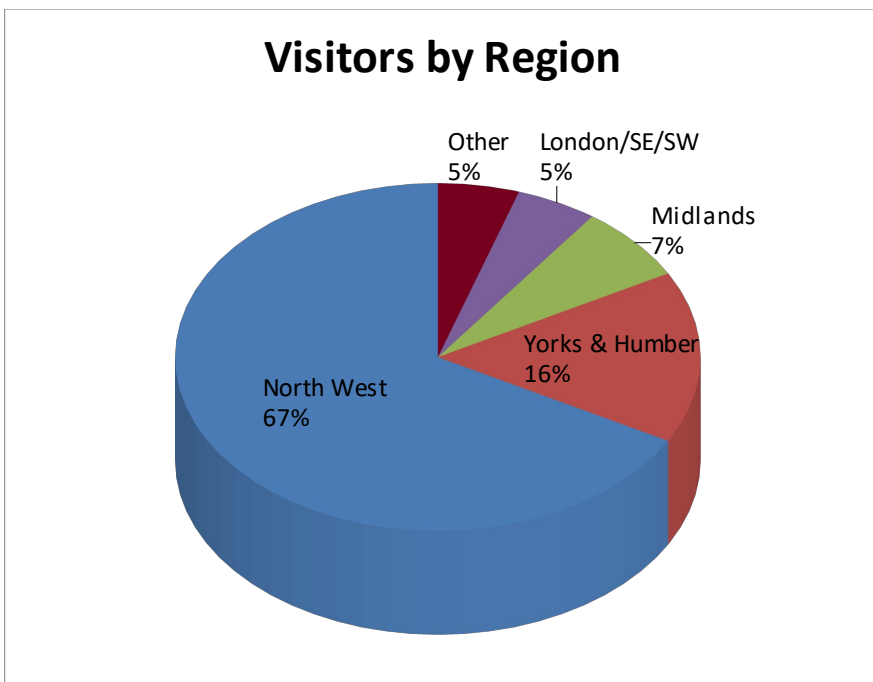

2024 Visitor Demographics

Total Visitors: 2,704

Professionals by Sector

Top Five Job Titles

Age of People Supported by Visitors (Multiple Choice)

Top Ten Other Conditions of People Supported by Visitors (Multiple Choice)

Top Ten Areas of Interest (Multiple Choice)

New Visitor to The Autism Show

The Autism Show Only SEN Event Visited in Last 12 Months