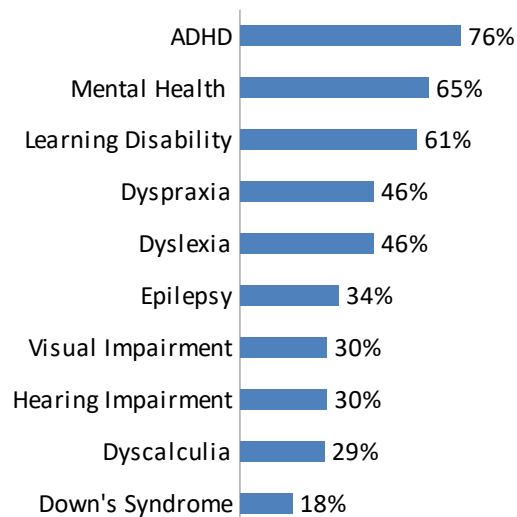

2024 Visitor Demographics

Total Visitors: 2,704

Professionals by Sector

Top Five Job Titles

Age of People Supported by Visitors (Multiple Choice)

Top Ten Other Conditions of People Supported by Visitors (Multiple Choice)

Top Ten Areas of Interest (Multiple Choice)

New Visitor to The Autism Show

The Autism Show Only SEN Event Visited in Last 12 Months