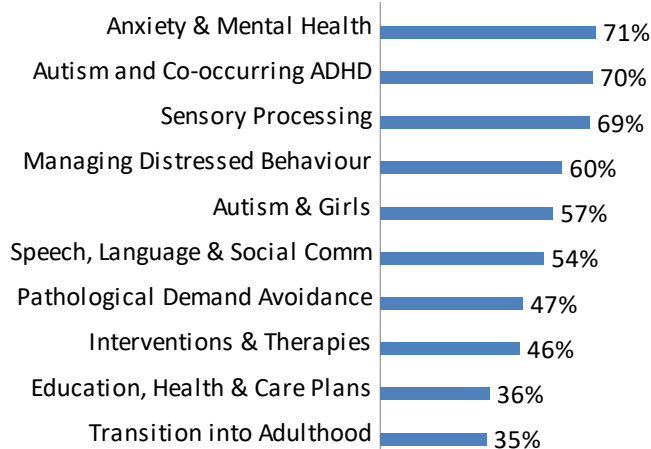

2024 Visitor Demographics

Total Visitors: 2,704

Professionals by Sector

Top Five Job Titles

Age of People Supported by Visitors (Multiple Choice)

Top Ten Other Conditions of People Supported by Visitors (Multiple Choice)

Top Ten Areas of Interest (Multiple Choice)

New Visitor to The Autism Show

The Autism Show Only SEN Event Visited in Last 12 Months