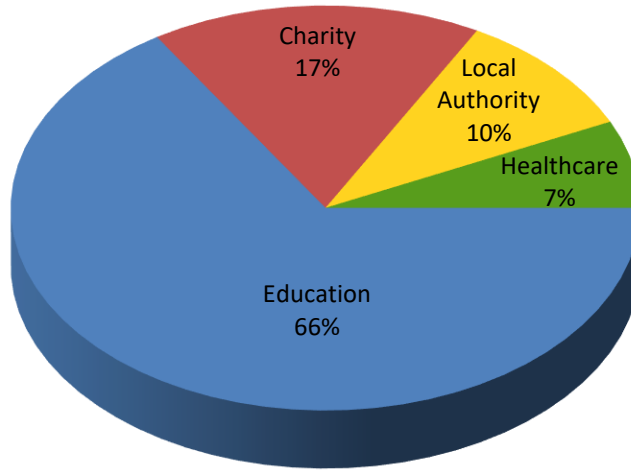

2022 Visitor Demographics

Total Visitors: 2,296

Professionals by Sector

Top Five Job Titles

Age of People Supported by Visitors (Multiple Choice)

Top Ten Other Conditions Supported by Visitors (Multiple Choice)

Top Ten Areas of Interest (Multiple Choice)

Visited The Autism Show in the Past