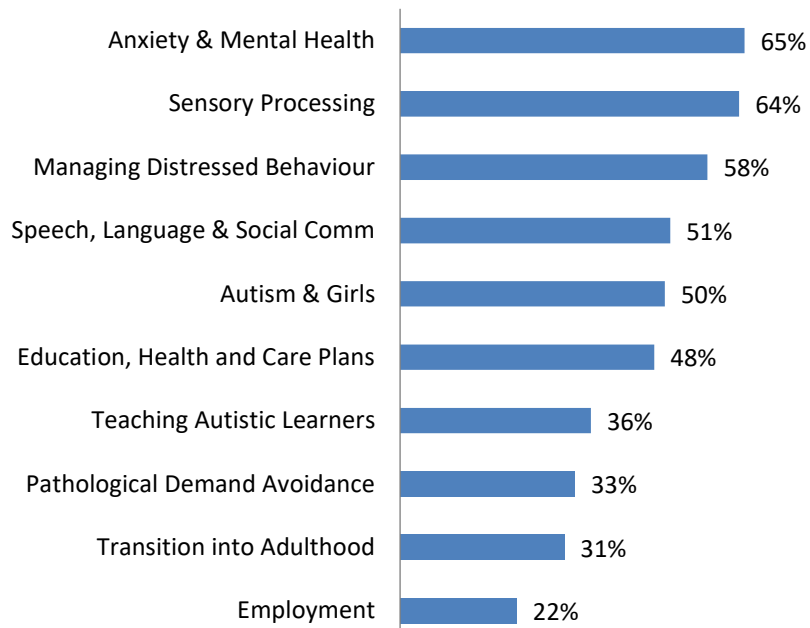

2022 Visitor Demographics

Total Visitors: 2,296

Professionals by Sector

Top Five Job Titles

Age of People Supported by Visitors (Multiple Choice)

Top Ten Other Conditions Supported by Visitors (Multiple Choice)

Top Ten Areas of Interest (Multiple Choice)

Visited The Autism Show in the Past