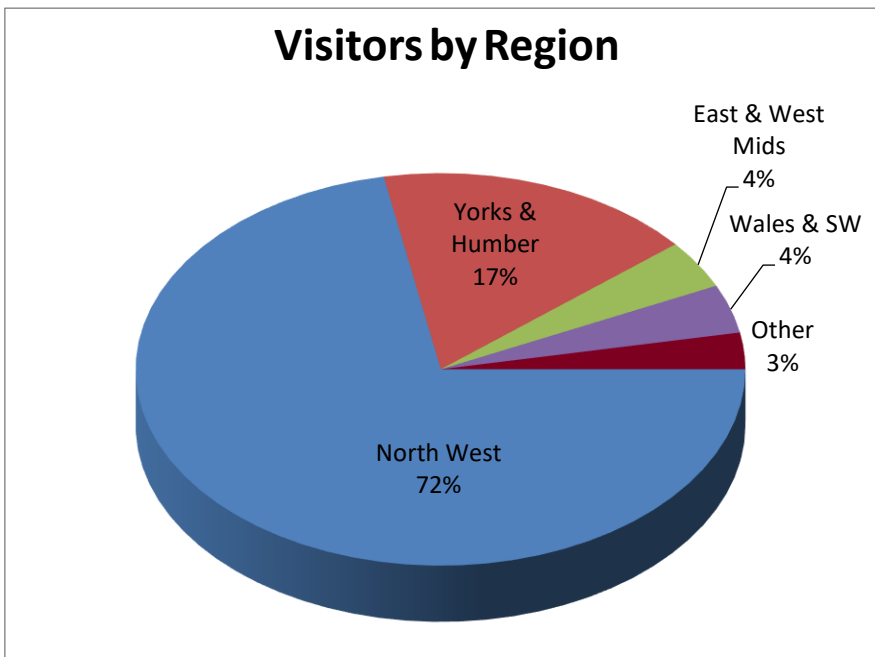

2022 Visitor Demographics

Total Visitors: 2,296

Professionals by Sector

Top Five Job Titles

Age of People Supported by Visitors (Multiple Choice)

Top Ten Other Conditions Supported by Visitors (Multiple Choice)

Top Ten Areas of Interest (Multiple Choice)

Visited The Autism Show in the Past