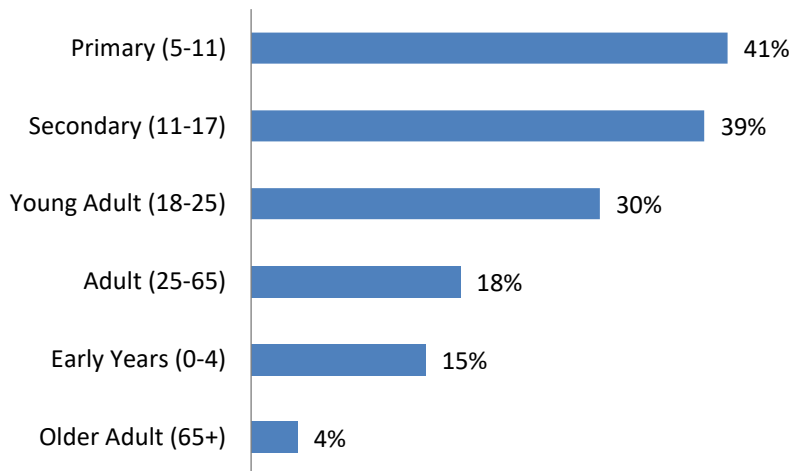

2022 Visitor Demographics

Total Visitors: 2,296

Professionals by Sector

Top Five Job Titles

Age of People Supported by Visitors (Multiple Choice)

Top Ten Other Conditions Supported by Visitors (Multiple Choice)

Top Ten Areas of Interest (Multiple Choice)

Visited The Autism Show in the Past