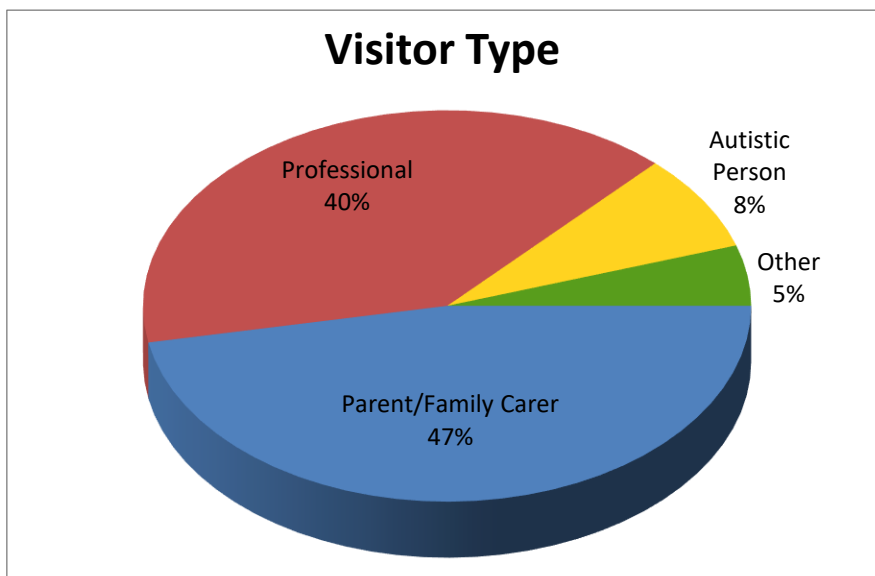

2022 Visitor Demographics

Total Visitors: 2,296

Professionals by Sector

Top Five Job Titles

Age of People Supported by Visitors (Multiple Choice)

Top Ten Other Conditions Supported by Visitors (Multiple Choice)

Top Ten Areas of Interest (Multiple Choice)

Visited The Autism Show in the Past