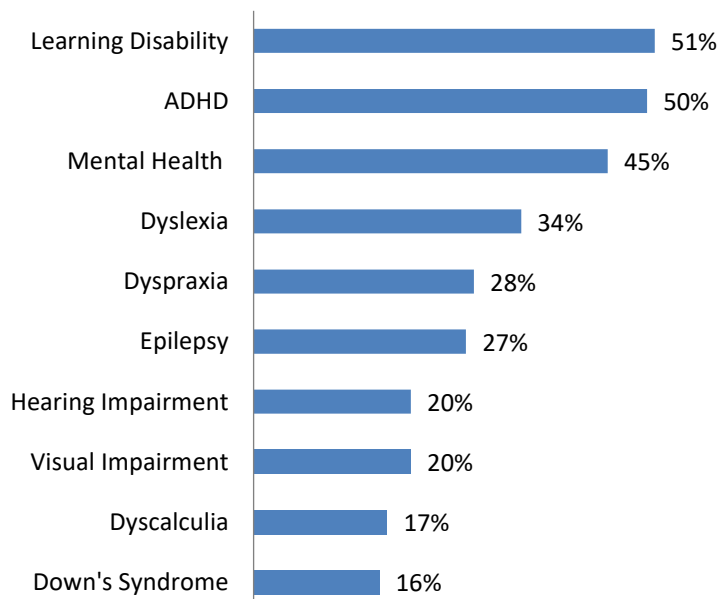

2022 Visitor Demographics

Total Visitors: 2,296

Professionals by Sector

Top Five Job Titles

Age of People Supported by Visitors (Multiple Choice)

Top Ten Other Conditions Supported by Visitors (Multiple Choice)

Top Ten Areas of Interest (Multiple Choice)

Visited The Autism Show in the Past